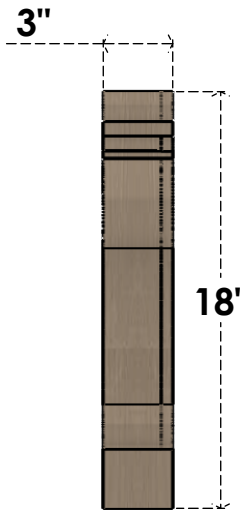

ITEM NUMBER: CORU03X06X18MAYRCPR

3"W X 6"D X 18"H SERIES 2 THIN MAYFLOWER ROUGH CEDAR TIMBERTHANE
FAUX WOOD CORBEL, PRIMED

SIDE PROFILE

FRONT PROFILE

ISOMETRIC

EKENA MILLWORK
2300 WEST MAIN ST.
CLARKSVILLE, TX 75426
TOLL FREE: 866-607-0453
WWW.EKENAMILLWORK.COM

NOTES

1. INSTALLATION TO BE COMPLETED IN ACCORDANCE WITH MANUFACTURER'S SPECIFICATIONS.
2. DRAWING MAY NOT BE TO SCALE
3. THIS DRAWING IS INTENDED FOR DESIGN AND PLANNING PURPOSES ONLY.
4. ALL INFORMATION CONTAINED HEREIN WAS CURRENT AT THE TIME OF DEVELOPMENT BUT MUST BE REVIEWED AND APPROVED BY THE PRODUCT MANUFACTURER TO BE CONSIDERED ACCURATE.
5. TIMBERTHANE ARCHITECTURAL PRODUCTS ARE MADE FROM HIGH DENSITY URETHANE AND COME FACTORY PRIMED