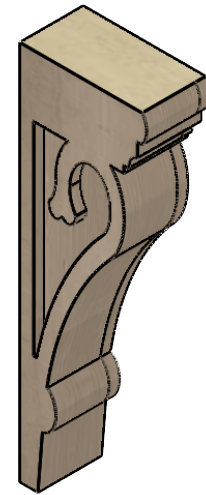

ITEM NUMBER: CORU03X06X18MAYRCPR

3"W X 6"D X 18"H SERIES 2 THIN MAYFLOWER ROUGH CEDAR TIMBERTHANE
FAUX WOOD CORBEL, PRIMED

SIDE PROFILE

FRONT PROFILE

ISOMETRIC

EKENA MILLWORK
2300 WEST MAIN ST.
CLARKSVILLE, TX 75426
TOLL FREE: 866-607-0453
WWW.EKENAMILLWORK.COM

NOTES

1. INSTALLATION TO BE COMPLETED IN ACCORDANCE WITH MANUFACTURER'S SPECIFICATIONS.
2. DRAWING MAY NOT BE TO SCALE
3. THIS DRAWING IS INTENDED FOR DESIGN AND PLANNING PURPOSES ONLY.
4. ALL INFORMATION CONTAINED HEREIN WAS CURRENT AT THE TIME OF DEVELOPMENT BUT MUST BE REVIEWED AND APPROVED BY THE PRODUCT MANUFACTURER TO BE CONSIDERED ACCURATE.
5. TIMBERTHANE ARCHITECTURAL PRODUCTS ARE MADE FROM HIGH DENSITY URETHANE AND COME FACTORY PRIMED