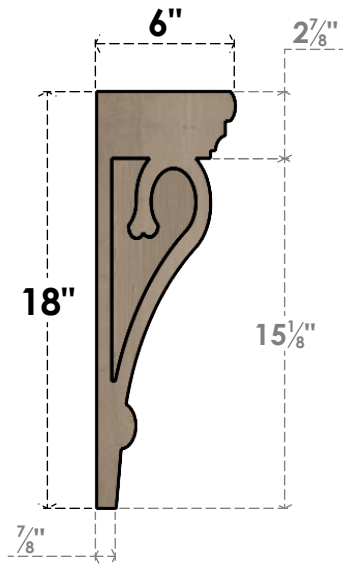

ITEM NUMBER: CORU03X06X18MAYRCPR

3"W X 6"D X 18"H SERIES 2 THIN MAYFLOWER ROUGH CEDAR TIMBERTHANE
FAUX WOOD CORBEL, PRIMED

SIDE PROFILE

FRONT PROFILE

ISOMETRIC

EKENA MILLWORK
2300 WEST MAIN ST.
CLARKSVILLE, TX 75426
TOLL FREE: 866-607-0453
WWW.EKENAMILLWORK.COM

NOTES

1. INSTALLATION TO BE COMPLETED IN ACCORDANCE WITH MANUFACTURER'S SPECIFICATIONS.
2. DRAWING MAY NOT BE TO SCALE
3. THIS DRAWING IS INTENDED FOR DESIGN AND PLANNING PURPOSES ONLY.
4. ALL INFORMATION CONTAINED HEREIN WAS CURRENT AT THE TIME OF DEVELOPMENT BUT MUST BE REVIEWED AND APPROVED BY THE PRODUCT MANUFACTURER TO BE CONSIDERED ACCURATE.
5. TIMBERTHANE ARCHITECTURAL PRODUCTS ARE MADE FROM HIGH DENSITY URETHANE AND COME FACTORY PRIMED